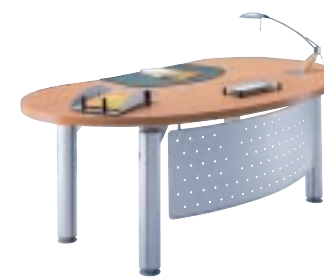

Legs and shells in aluminium (L) or graphite grey (A). When placing your order, please specify your choice of finish - cherry (DM) or pear (Pi).

Working area

Solo desks
See options : ① and ②.

	SF TA18 L + fin.	£ 739
	SF TA18 A + fin.	£ 699
	SF TA20 L + fin.	£ 789
	SF TA20 A + fin.	£ 749