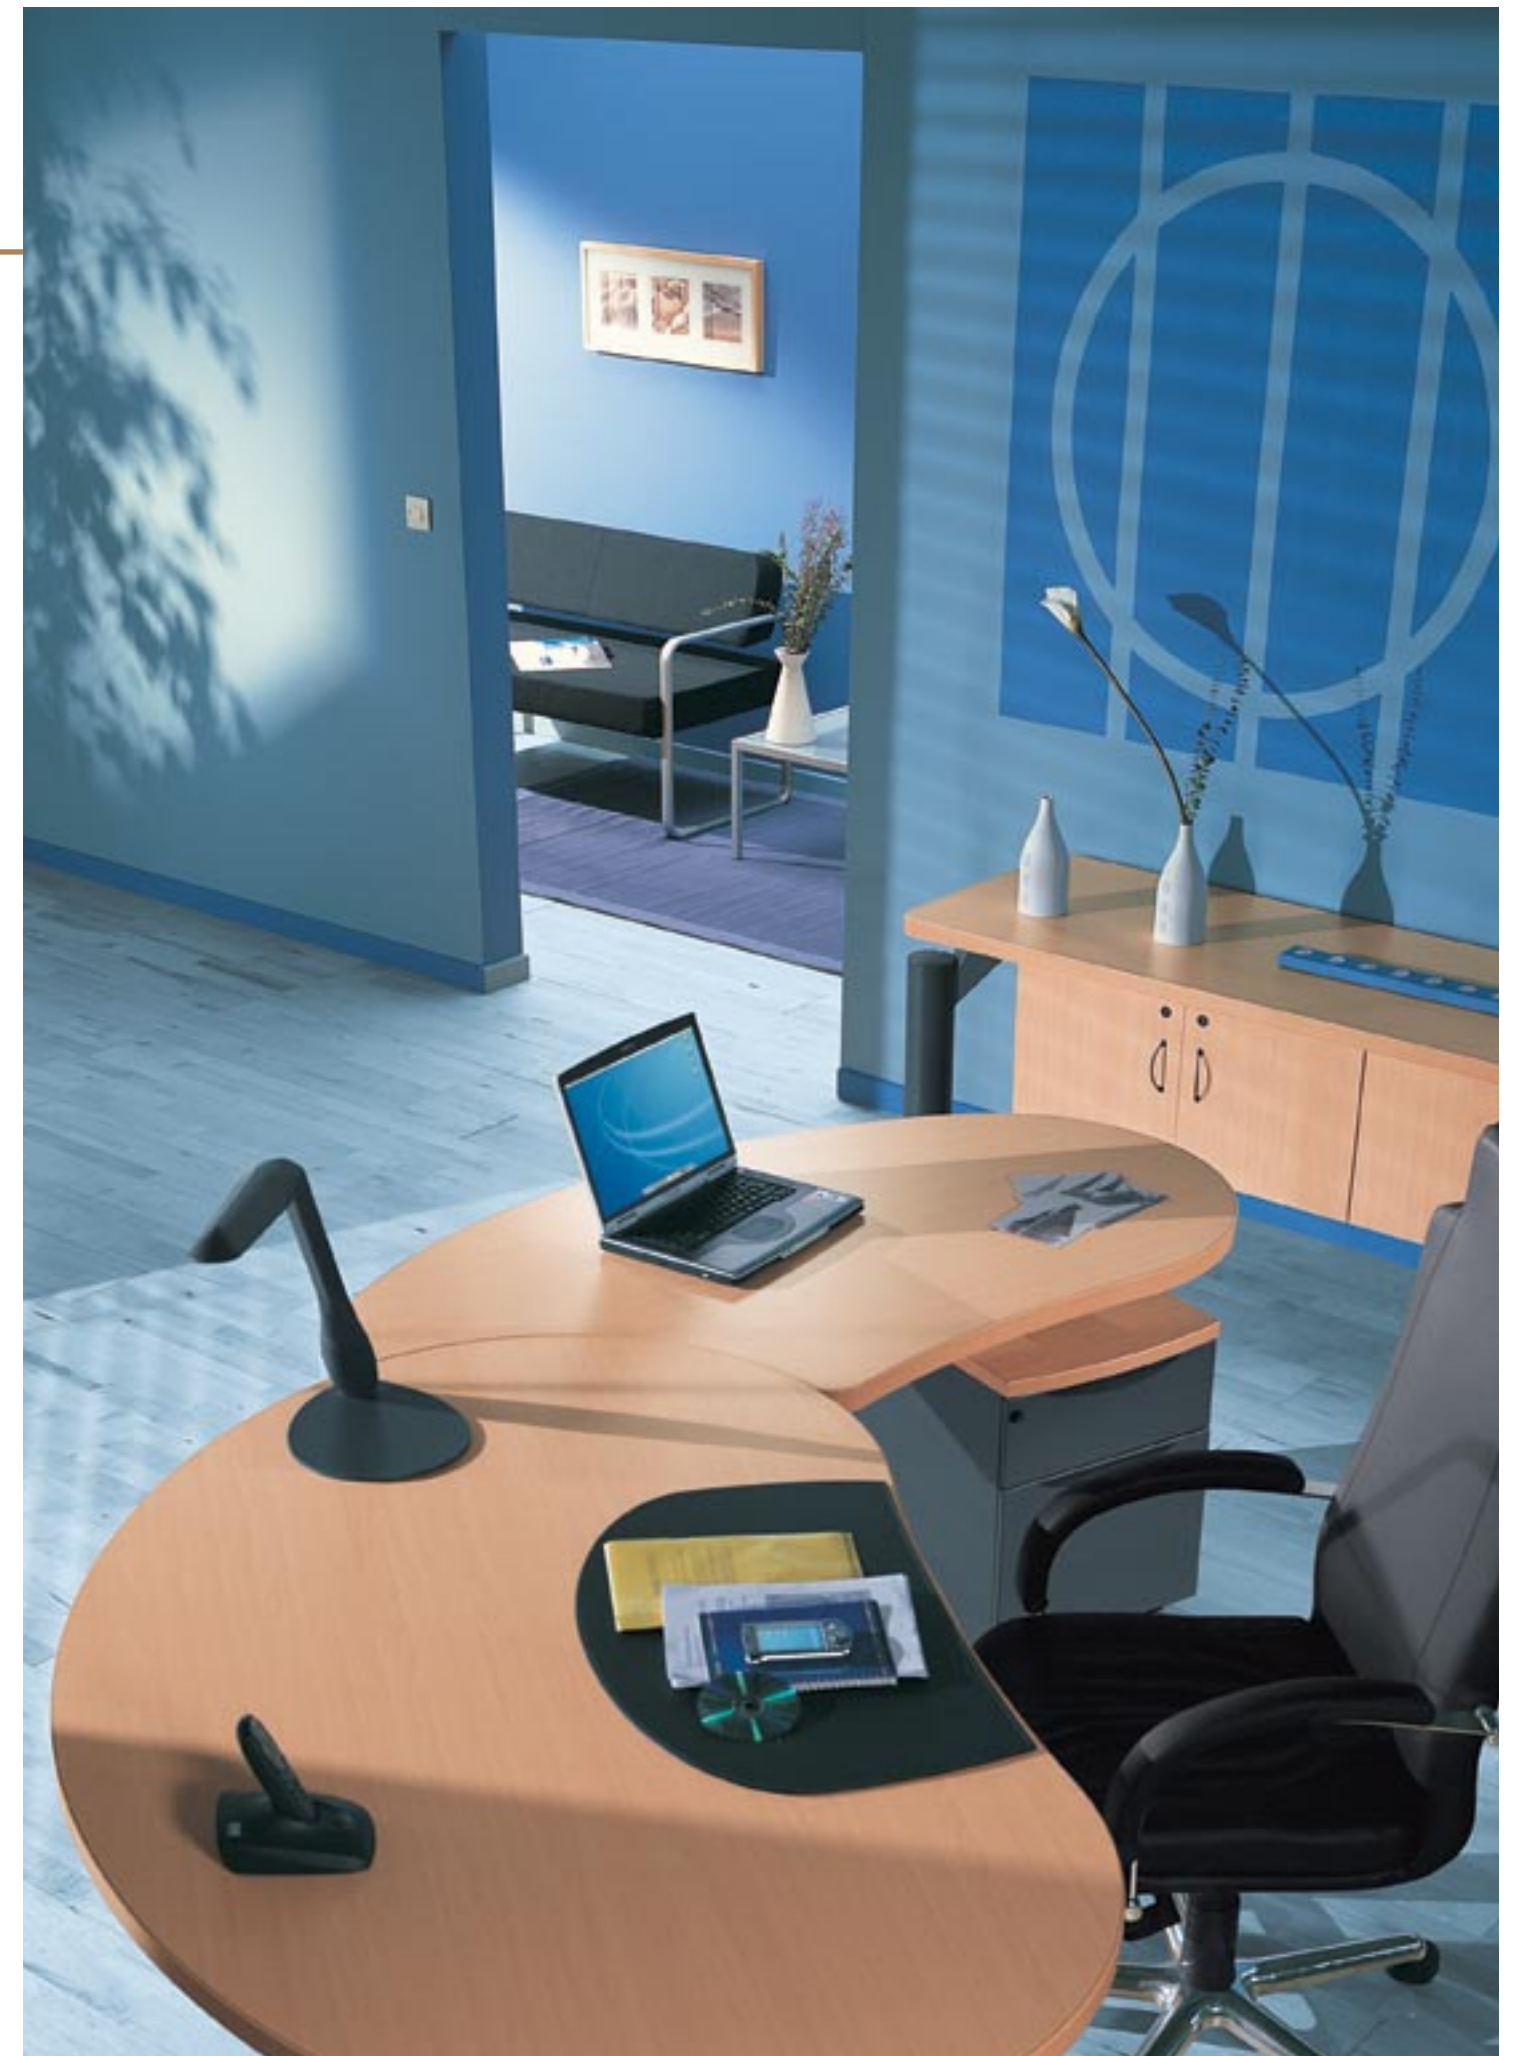

Surf

Contemporary Executive Furniture

■ Work surface

- Height : 72 cm
- Desktops made from 38 mm thick melamine-faced board and available in a cherry or pear finish. Edges protected by a 3 mm thick strip of impact-resistant ABS.

■ Framework

- Legs of tubular metallic design, Ø 10 cm, epoxy coated in aluminium or graphite grey.
- Stabilizer feet, adjustable through 2.5 cm.
- Modesty panels, height 40 cm, available in 2 versions :
  - perforated sheet steel coated in aluminium or graphite grey ;
  - melamine-faced board in a cherry or pear finish.