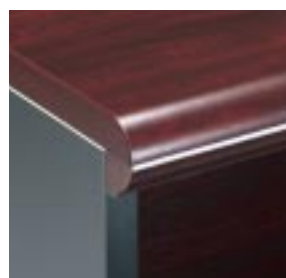

Miami

Contemporary Executive Furniture

Etimoe (ET)

Cherry (DM)

■ Work surface

- Height : 73 cm
- Desktops made from 28 mm thick laminated board, with post-formed edges to the front and rear. Available in an etimoe or cherry finish. Front edges semicircular in profile - total thickness 60 mm.
- Tops fitted with two cable ports, Ø 60 mm.

■ Framework

- Legs of panel design, 28 mm thick, covered in a layer of graphite grey melamine.
- Modesty panels, height 35 cm, covered in melamine and available in an etimoe or cherry finish.

Miami

Solid and reliable....
Quality without the
fuss !